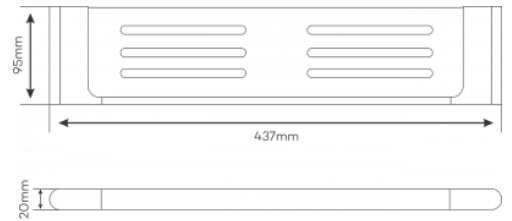

NOTES

Custom sizes available subject to quantities PVD products are subject to MOQ

FINISHES

Satin Antique Bronze (SABZ)

Satin Antique Brass (SAB)

Brushed Nickel (BN)

Gold (G)

Graphite (GR)

Chrome Plated (CP)

Gun Metal (GM)

Bronze (BZ)

Rose Gold (RG)

Matte Black (MB)

CERTIFICATIONS