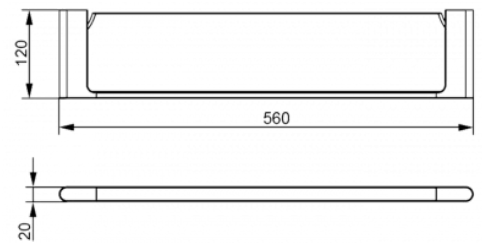

HELSINKI GLASS SHOWER SHELF

DETAILS

PRODUCT CODE

HSKN-SS

DIMENSIONS

560mm x 120mm x 20mm

INCLUSIONS

Fixing Kit

INSTALLATION TYPE

Wall

MATERIAL

Brass

PRODUCT SERIES

Helsinki

WARRANTIES

5 Years

NOTES

Custom sizes available subject to quantities PVD products are subject to MOQ

FINISHES

Satin Antique Bronze (SABZ)

Satin Antique Brass (SAB)

Brushed Nickel (BN)

Gold (G)

Graphite (GR)

Chrome Plated (CP)

Gun Metal (GM)

Bronze (BZ)

Rose Gold (RG)

Matte Black (MB)

CERTIFICATIONS