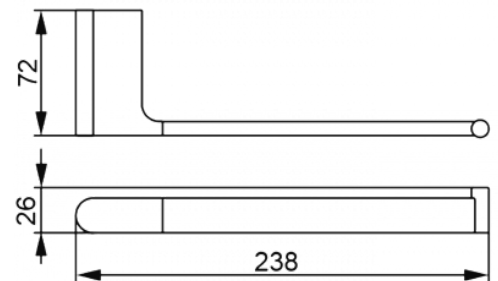

NOTES

Custom sizes available subject to quantities PVD products are subject to MOQ

FINISHES

Satin Antique Bronze (SABZ)

Satin Antique Brass (SAB)

Brushed Nickel (BN)

Gold (G)

Graphite (GR)

Chrome Plated (CP)

Gun Metal (GM)

Bronze (BZ)

Rose Gold (RG)

Matte Black (MB)

CERTIFICATIONS