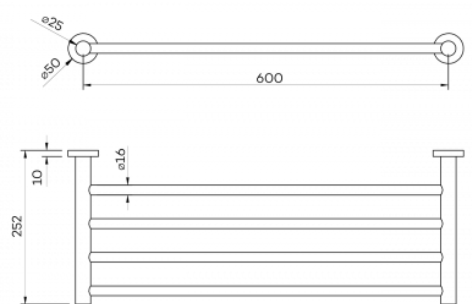

CLASSIC ROUND TOWEL RACK

DETAILS

PRODUCT CODE

CLCRD-TR

DIMENSIONS

600mm x 252mm x 16mm

INCLUSIONS

Fixing Kit

INSTALLATION TYPE

Wall

MATERIAL

Stainless Steel

PRODUCT SERIES

Classic Round

WARRANTIES

5 Years

NOTES

Custom sizes available subject to quantities PVD products are subject to MOQ

FINISHES

Satin Antique Bronze (SABZ)

Satin Antique Brass (SAB)

Brushed Nickel (BN)

Gold (G)

Graphite (GR)

Satin Stainless Steel (SSS)

Polished Stainless Steel (PSS)

Gun Metal (GM)

Bronze (BZ)

Rose Gold (RG)

Matte Black (MB)

CERTIFICATIONS