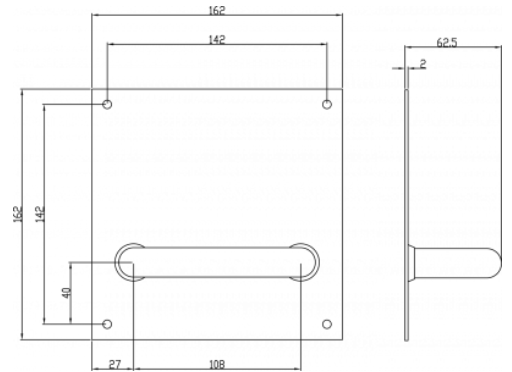

NOTES

Product code identifies SSS finish

FINISHES

Satin Rose Gold (SRG)

Satin Graphite (SGR)

Satin Black (SBL)

Satin Antique Bronze (SABZ)

Satin Antique Brass (SAB)

Satin Stainless Steel (SSS)

Polished Stainless Steel (PSS)

CERTIFICATIONS