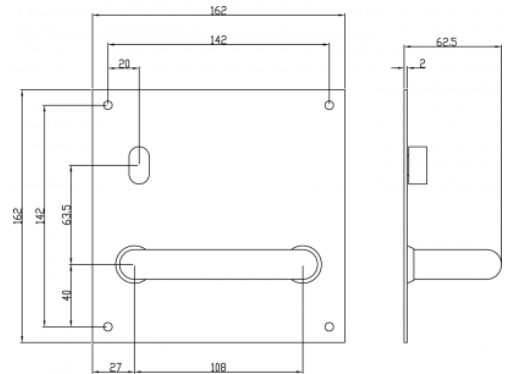

NOTES

Product code identifies LH SSS finish

FINISHES

Satin Rose Gold (SRG)

Satin Graphite (SGR)

Satin Black (SBL)

Satin Antique Bronze (SABZ)

Satin Antique Brass (SAB)

Satin Stainless Steel (SSS)

Polished Stainless Steel (PSS)

CERTIFICATIONS

Fire Rated