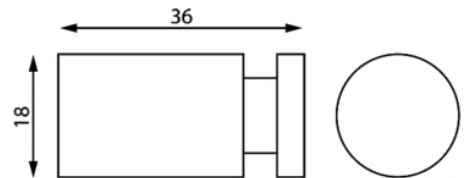

NOTES

Custom sizes available subject to quantities PVD products are subject to MOQ

FINISHES

Satin Antique Bronze (SABZ)

Satin Antique Brass (SAB)

Brushed Nickel (BN)

Gold (G)

Graphite (GR)

Satin Stainless Steel (SSS)

Polished Stainless Steel (PSS)

Gun Metal (GM)

Bronze (BZ)

Rose Gold (RG)

Matte Black (MB)

CERTIFICATIONS