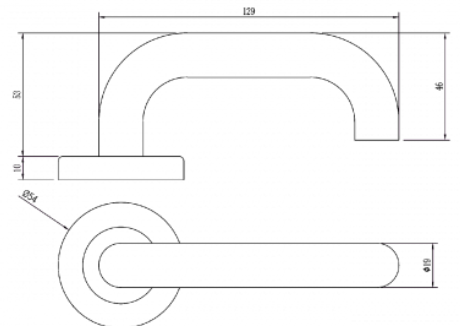

B ROUND ROSE DOOR FURNITURE PASSAGE SET 51 LEVER

DETAILS

PRODUCT CODE

B0151SSS

DOOR THICKNESS

Suits 32-50mm Doors

FIXING

Concealed 38mm-41mm horizontal bolt through fixing

HANDING

Non-Handed

MATERIAL

304 Grade Stainless Steel

OVERALL DIAMETER

54mm

OVERALL THICKNESS

10mm

PRODUCT SERIES

B Round Rose Door Furniture

WARRANTIES

25 Years Mechanical

NOTES

Product code identifies SSS finish

FINISHES

Satin Rose Gold (SRG)

Satin Graphite (SGR)

Satin Black (SBL)

Satin Antique Bronze (SABZ)

Satin Antique Brass (SAB)

Satin Stainless Steel (SSS)

Polished Stainless Steel (PSS)

CERTIFICATIONS