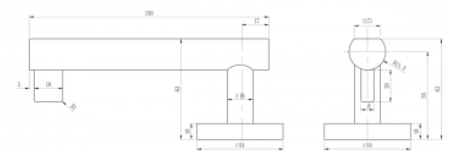

NOTES

Includes latch in set

FINISHES

Satin Black (SBL)

Satin Stainless Steel (SSS)

Gun Metal (GM)

CERTIFICATIONS

25
YEARS
WARRANTY