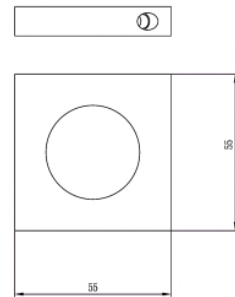

NOTES

Product code identifies SSS finish

FINISHES

Satin Rose Gold (SRG)

Satin Graphite (SGR)

Satin Black (SBL)

Satin Antique Bronze (SABZ)

Satin Antique Brass (SAB)

Satin Stainless Steel (SSS)

Polished Stainless Steel (PSS)

CERTIFICATIONS