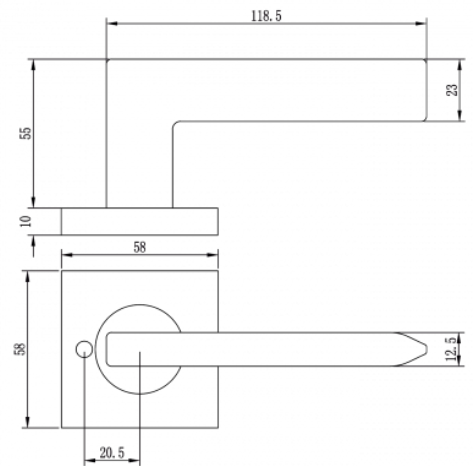

F SQUARE ROSE DOOR FURNITURE PRIVACY SET 68 LEVER

DETAILS

PRODUCT CODE

F0468SSS

DIMENSIONS

55mm x 55mm

DOOR THICKNESS

Suits 32-50mm Doors

FIXING

Concealed 38mm-41mm horizontal bolt through fixing

HANDING

Non-Handed

MATERIAL

304 Grade Stainless Steel

OVERALL THICKNESS

10mm

PRODUCT SERIES

F Square Rose Door Furniture

WARRANTIES

25 Years Mechanical

NOTES

Product code identifies SSS finish

FINISHES

Satin Rose Gold (SRG)

Satin Graphite (SGR)

Satin Black (SBL)

Satin Antique Bronze (SABZ)

Satin Antique Brass (SAB)

Satin Stainless Steel (SSS)

Polished Stainless Steel (PSS)

CERTIFICATIONS