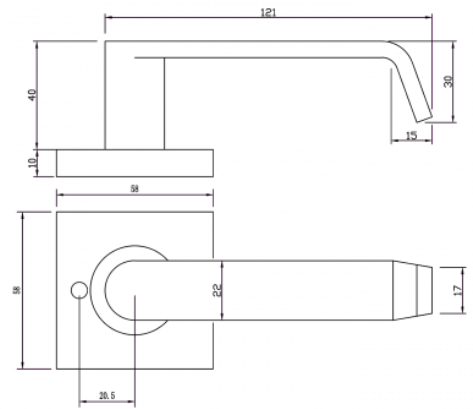

F SQUARE ROSE DOOR FURNITURE PRIVACY SET 63 LEVER

DETAILS

PRODUCT CODE

F0463SSS

DIMENSIONS

55mm x 55mm

DOOR THICKNESS

Suits 32-50mm Doors

FIXING

Concealed 38mm-41mm horizontal bolt through fixing

HANDING

Non-Handed

MATERIAL

304 Grade Stainless Steel

OVERALL THICKNESS

10mm

PRODUCT SERIES

F Square Rose Door Furniture

WARRANTIES

25 Years Mechanical

NOTES

Product code identifies SSS finish

FINISHES

Satin Rose Gold (SRG)

Satin Graphite (SGR)

Satin Black (SBL)

Satin Antique Bronze (SABZ)

Satin Antique Brass (SAB)

Satin Stainless Steel (SSS)

Polished Stainless Steel (PSS)

CERTIFICATIONS