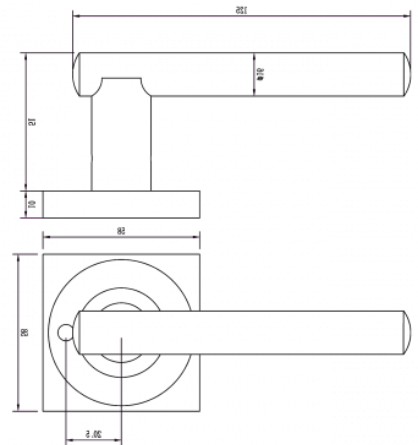

F SQUARE ROSE DOOR FURNITURE PRIVACY SET 54 LEVER

DETAILS

PRODUCT CODE

F0454SSS

DIMENSIONS

55mm x 55mm

DOOR THICKNESS

Suits 32-50mm Doors

FIXING

Concealed 38mm-41mm horizontal bolt through fixing

HANDING

Non-Handed

MATERIAL

304 Grade Stainless Steel

OVERALL THICKNESS

10mm

PRODUCT SERIES

F Square Rose Door Furniture

WARRANTIES

25 Years Mechanical

NOTES

Product code identifies SSS finish

FINISHES

Satin Rose Gold (SRG)

Satin Graphite (SGR)

Satin Black (SBL)

Satin Antique Bronze (SABZ)

Satin Antique Brass (SAB)

Satin Stainless Steel (SSS)

Polished Stainless Steel (PSS)

CERTIFICATIONS