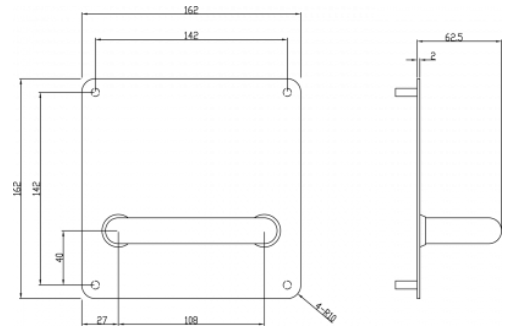

W RADIUS CORNER PLATE DOOR FURNITURE PLATE PLAIN 90 PULL

DETAILS

PRODUCT CODE

W1590

DIMENSIONS

162mm x 162mm

DOOR THICKNESS

Suits 35-50mm Doors

FIXING

Concealed

MATERIAL

304 Grade Stainless Steel

OVERALL THICKNESS

2mm

PRODUCT SERIES

W Radius Corner Plate Door Furniture

WARRANTIES

25 Years Mechanical

FINISHES

Polished Stainless Steel (PSS)

Satin Black (SBL)

Satin Antique Bronze (SABZ)

Satin Stainless Steel (SSS)

Gun Metal (GM)

Satin Gold (SG)

CERTIFICATIONS