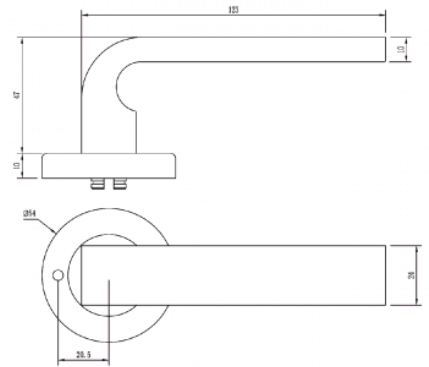

NOTES

Product code identifies SSS finish

FINISHES

Satin Rose Gold (SRG)

Satin Graphite (SGR)

Satin Black (SBL)

Satin Antique Bronze (SABZ)

Satin Antique Brass (SAB)

Satin Stainless Steel (SSS)

Polished Stainless Steel (PSS)