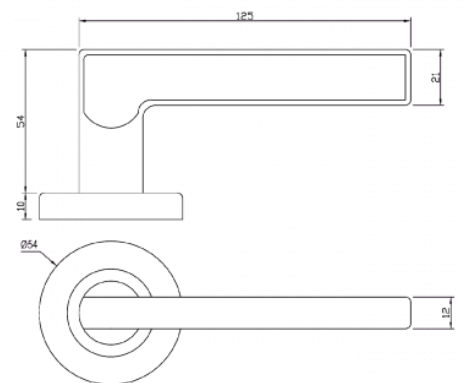

B ROUND ROSE DOOR FURNITURE PASSAGE SET 72 LEVER

DETAILS

PRODUCT CODE

B0172SSS

DOOR THICKNESS

Suits 32-50mm Doors

FIXING

Concealed 38mm-41mm horizontal bolt through fixing

HANDING

Non-Handed

MATERIAL

304 Grade Stainless Steel

OVERALL DIAMETER

54mm

OVERALL THICKNESS

10mm

PRODUCT SERIES

B Round Rose Door Furniture

WARRANTIES

25 Years Mechanical

NOTES

Product code identifies SSS finish

FINISHES

Satin Rose Gold (SRG)

Satin Graphite (SGR)

Satin Black (SBL)

Satin Antique Bronze (SABZ)

Satin Antique Brass (SAB)

Satin Stainless Steel (SSS)

Polished Stainless Steel (PSS)

CERTIFICATIONS

Fire Rated