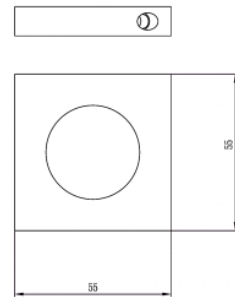

WARRANTIES

25 Years Mechanical

FINISHES

Polished Stainless Steel (PSS)

Satin Black (SBL)

Satin Antique Bronze (SABZ)

Satin Stainless Steel (SSS)

Gun Metal (GM)

Satin Gold (SG)

CERTIFICATIONS