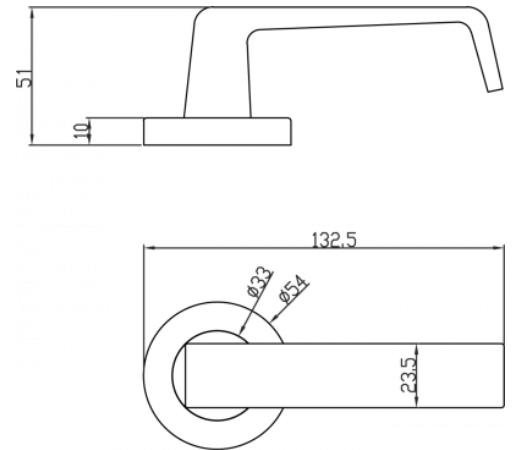

B ROUND ROSE DOOR FURNITURE PASSAGE SET 79 LEVER

DETAILS

PRODUCT CODE

B0179

DOOR THICKNESS

Suits 32-50mm Doors

FIXING

Concealed 38mm-41mm horizontal bolt through fixing

HANDING

Non-Handed

MATERIAL

304 Grade Stainless Steel

OVERALL DIAMETER

54mm

OVERALL THICKNESS

10mm

PRODUCT SERIES

B Round Rose Door Furniture

WARRANTIES

25 Years Mechanical

NOTES

Requires mortice lock or tubular latch, DDA compliant

FINISHES

Polished Stainless Steel (PSS)