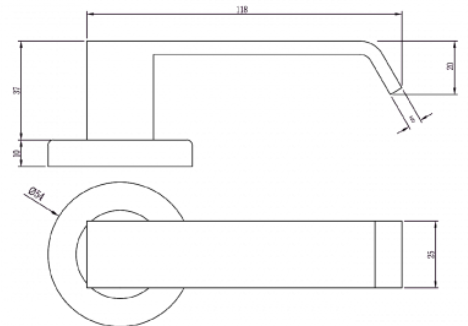

B ROUND ROSE DOOR FURNITURE PASSAGE SET 65 LEVER

DETAILS

PRODUCT CODE

B0165

DOOR THICKNESS

Suits 32-50mm Doors

FIXING

Concealed 38mm-41mm horizontal bolt through fixing

HANDING

Non-Handed

MATERIAL

304 Grade Stainless Steel

OVERALL DIAMETER

54mm

OVERALL THICKNESS

10mm

PRODUCT SERIES

B Round Rose Door Furniture

WARRANTIES

25 Years Mechanical

NOTES

Requires mortice lock or tubular latch

FINISHES

Polished Stainless Steel (PSS)

Satin Black (SBL)

Satin Antique Bronze (SABZ)

Satin Stainless Steel (SSS)

Gun Metal (GM)

Satin Gold (SG)

CERTIFICATIONS

Fire Rated