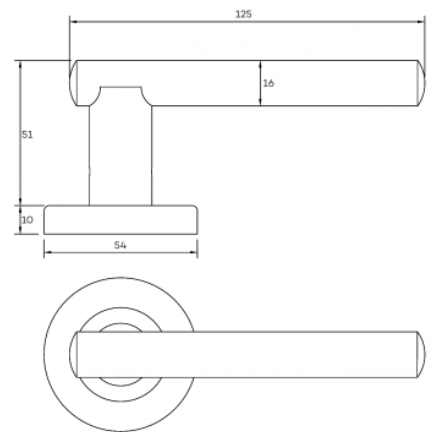

B ROUND ROSE DOOR FURNITURE PASSAGE SET 54 LEVER

DETAILS

PRODUCT CODE

B0154

DOOR THICKNESS

Suits 32-50mm Doors

FIXING

Concealed 38mm-41mm horizontal bolt through fixing

HANDING

Non-Handed

MATERIAL

304 Grade Stainless Steel

OVERALL DIAMETER

54mm

OVERALL THICKNESS

10mm

PRODUCT SERIES

B Round Rose Door Furniture

WARRANTIES

25 Years Mechanical

NOTES

Requires mortice lock or tubular latch

FINISHES

Polished Stainless Steel (PSS)

Satin Black (SBL)

Satin Antique Bronze (SABZ)

Satin Stainless Steel (SSS)

Gun Metal (GM)

Satin Gold (SG)

CERTIFICATIONS

Fire Rated