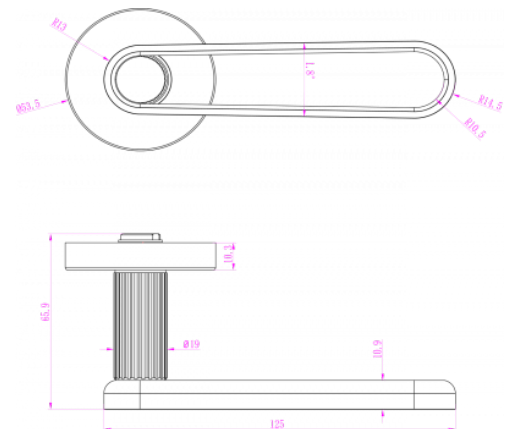

B ROUND ROSE DOOR FURNITURE - FRAME PASSAGE SET 101 LEVER

DETAILS

PRODUCT CODE

FR01101

DOOR THICKNESS

Suits 32-50mm Doors

FIXING

Concealed 38mm-41mm horizontal bolt through fixing

HANDING

Non-Handed

MATERIAL

Brass

OVERALL DIAMETER

54mm

OVERALL THICKNESS

10mm

PRODUCT SERIES

B Round Rose Door Furniture - Frame

WARRANTIES

25 Years Mechanical

NOTES

Requires mortice lock or tubular latch

FINISHES

Satin Antique Bronze (SABZ)