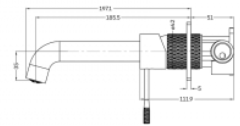

FINISHES

Satin Antique Bronze (SABZ)

Satin Antique Brass (SAB)

Brushed Nickel (BN)

Gold (G)

Graphite (GR)

Gun Metal (GM)

Bronze (BZ)

Rose Gold (RG)

Matte Black (MB)