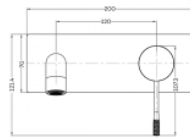

FINISHES

Satin Antique Bronze (SABZ)

Satin Antique Brass (SAB)

Brushed Nickel (BN)

Gold (G)

Graphite (GR)

Gun Metal (GM)

Bronze (BZ)

Rose Gold (RG)

Matte Black (MB)