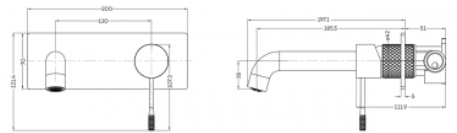

FINISHES

- Satin Black (SBL)
- Satin Antique Bronze (SABZ)
- Satin Antique Brass (SAB)
- Gun Metal (GM)
- Matte Black (MB)
- Satin Nickel (SN)
- Polished Gold Light (PGL)
- Satin Gold (SG)
- Chrome Plated (CP)

CERTIFICATIONS

Quality
Endorsed
Company
ISO 9001