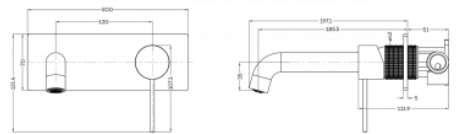

FINISHES

- Satin Antique Bronze (SABZ)
- Satin Antique Brass (SAB)
- Brushed Nickel (BN)
- Gold (G)
- Graphite (GR)
- Gun Metal (GM)
- Bronze (BZ)
- Rose Gold (RG)
- Matte Black (MB)

CERTIFICATIONS