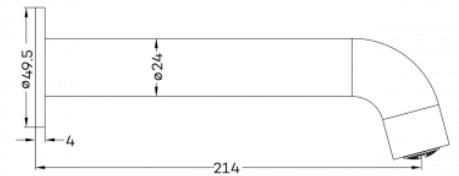

NOTES

PVD products are subject to MOQ

FINISHES

Satin Antique Bronze (SABZ)

Satin Antique Brass (SAB)

Brushed Nickel (BN)

Gold (G)

Graphite (GR)

Chrome Plated (CP)

Gun Metal (GM)

Bronze (BZ)

Rose Gold (RG)

Matte Black (MB)

CERTIFICATIONS