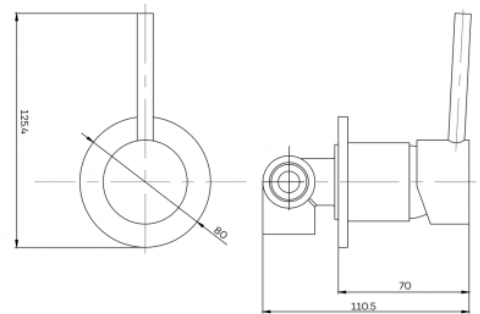

NOTES

PVD products are subject to MOQ

FINISHES

Satin Antique Bronze (SABZ)

Satin Antique Brass (SAB)

Brushed Nickel (BN)

Gold (G)

Graphite (GR)

Chrome Plated (CP)

Gun Metal (GM)

Bronze (BZ)

Rose Gold (RG)

Matte Black (MB)

CERTIFICATIONS