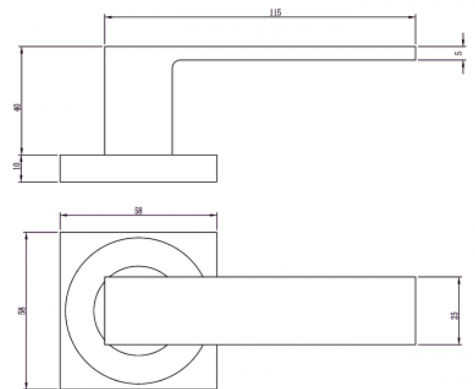

NOTES

Product code identifies SSS finish

FINISHES

Satin Rose Gold (SRG)

Satin Graphite (SGR)

Satin Black (SBL)

Satin Antique Bronze (SABZ)

Satin Antique Brass (SAB)

Satin Stainless Steel (SSS)

Polished Stainless Steel (PSS)

CERTIFICATIONS