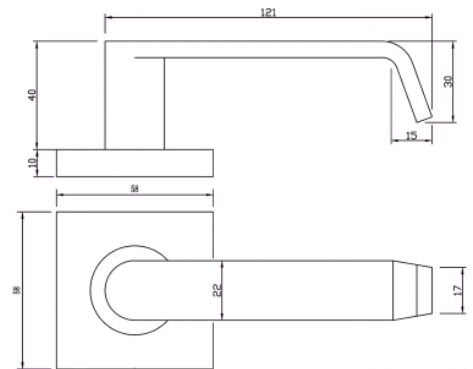

F SQUARE ROSE DOOR FURNITURE PASSAGE SET 63 LEVER

DETAILS

PRODUCT CODE

F0163SSS

DIMENSIONS

55mm x 55mm

DOOR THICKNESS

Suits 32-50mm Doors

FIXING

Concealed 38mm-41mm horizontal bolt through fixing

HANDING

Non-Handed

MATERIAL

304 Grade Stainless Steel

OVERALL THICKNESS

10mm

PRODUCT SERIES

F Square Rose Door Furniture

WARRANTIES

25 Years Mechanical

NOTES

Product code identifies SSS finish

FINISHES

Satin Rose Gold (SRG)

Satin Graphite (SGR)

Satin Black (SBL)

Satin Antique Bronze (SABZ)

Satin Antique Brass (SAB)

Satin Stainless Steel (SSS)

Polished Stainless Steel (PSS)

CERTIFICATIONS

Fire Rated