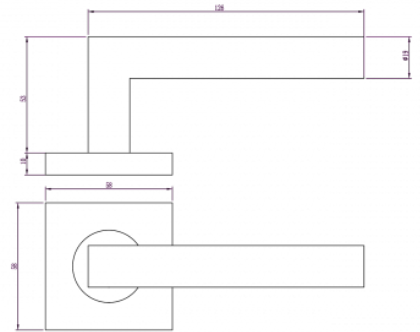

NOTES

Product code identifies SSS finish

FINISHES

Satin Rose Gold (SRG)

Satin Graphite (SGR)

Satin Black (SBL)

Satin Antique Bronze (SABZ)

Satin Antique Brass (SAB)

Satin Stainless Steel (SSS)

Polished Stainless Steel (PSS)

CERTIFICATIONS

Fire Rated