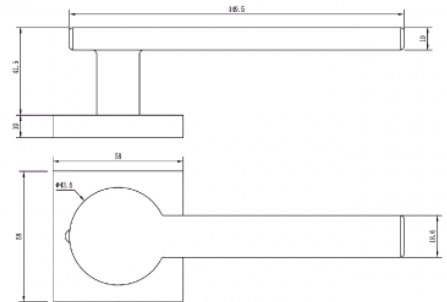

NOTES

Product code identifies SSS finish

FINISHES

Satin Rose Gold (SRG)

Satin Graphite (SGR)

Satin Black (SBL)

Satin Antique Bronze (SABZ)

Satin Antique Brass (SAB)

Satin Stainless Steel (SSS)

Polished Stainless Steel (PSS)

CERTIFICATIONS