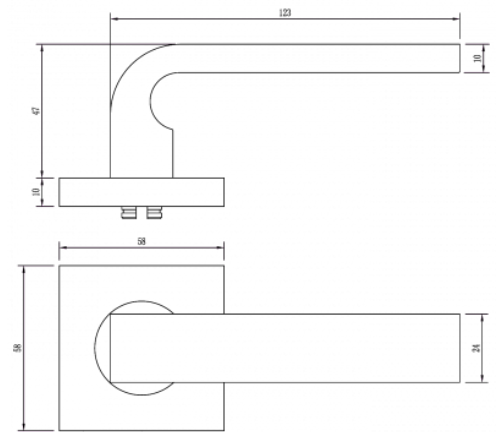

NOTES

Product code identifies SSS finish

FINISHES

Satin Rose Gold (SRG)

Satin Graphite (SGR)

Satin Black (SBL)

Satin Antique Bronze (SABZ)

Satin Antique Brass (SAB)

Satin Stainless Steel (SSS)

Polished Stainless Steel (PSS)

CERTIFICATIONS