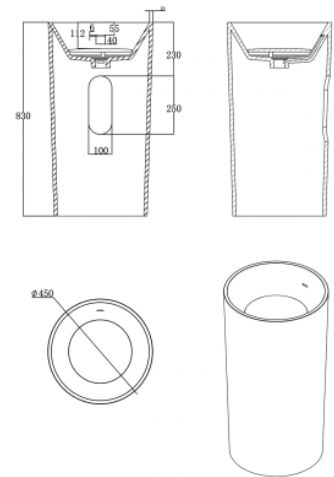

### DETAILS

**PRODUCT CODE**

SOHO-FMB-450-0TH

**DIMENSIONS**

450mm x 830mm

**COLOUR**

Matte White

**INSTALLATION TYPE**

All Solid Surface products can vary + or - 5mm. Custom sizes available subject to quantities