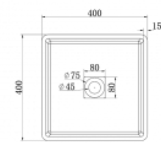

CUBE SOLID SURFACE BASIN

DETAILS

PRODUCT CODE

CBE-FMB-400-OTH

DIMENSIONS

400mm x 400mm x 900mm

COLOUR

Matte White

NOTES

All Solid Surface products can vary + or - 5mm. Custom sizes available subject to quantities

CERTIFICATIONS