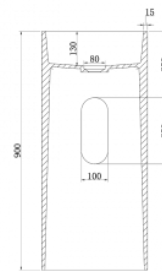

CUBE SOLID SURFACE BASIN

DETAILS

PRODUCT CODE

CBE-FMB-400-OTH

DIMENSIONS

400mm x 400mm x 900mm

COLOUR

Matte White

NOTES

All Solid Surface products can vary + or - 5mm. Custom sizes available subject to quantities

CERTIFICATIONS