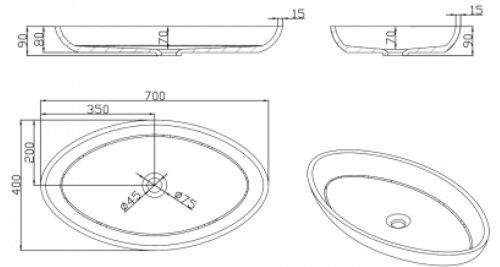

JASPER SOLID SURFACE BASIN

DETAILS

PRODUCT CODE

JSP-CTB-700-NTH

DIMENSIONS

700mm x 400mm x 90mm

COLOUR

Matte White

NOTES

All Solid Surface products can vary + or - 5mm. Custom sizes available subject to quantities

CERTIFICATIONS

Quality
Endorsed
Company
ISO 9001