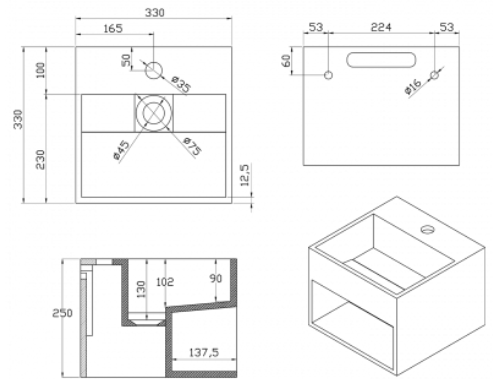

CUBE SOLID SURFACE BASIN 330 X 330 MM

DETAILS

PRODUCT CODE

CBE-WHB-S-500-1TH

DIMENSIONS

330mm x 330mm x 250mm

COLOUR

Matte White

NOTES

All Solid Surface products can vary + or - 5mm. Custom sizes available subject to quantities

CERTIFICATIONS