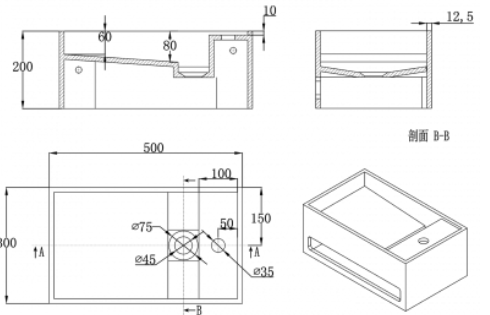

MATRIX SOLID SURFACE BASIN 500X300X200MM

DETAILS

PRODUCT CODE

MTX-WHB-TR-500-1TH

DIMENSIONS

500mm x 300mm x 200mm

COLOUR

Matte White

NOTES

All Solid Surface products can vary + or - 5mm. Custom sizes available subject to quantities

CERTIFICATIONS

Quality
Endorsed
Company
ISO 9001