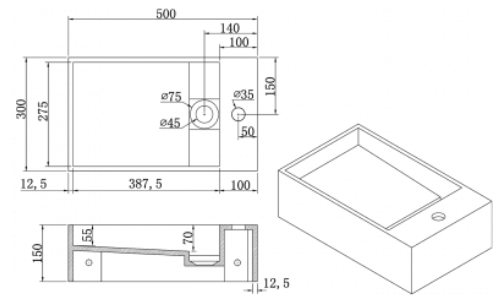

MATRIX SOLID SURFACE BASIN 500 X 300 X150MM

DETAILS

PRODUCT CODE

MTX-WHB-500-1TH

DIMENSIONS

500mm x 300mm x 150mm

COLOUR

Matte White

NOTES

All Solid Surface products can vary + or - 5mm. Custom sizes available subject to quantities

CERTIFICATIONS