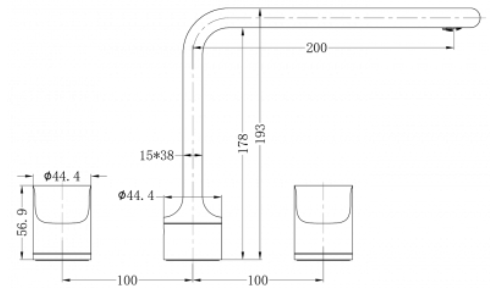

NOTES

PVD products are subject to MOQ

FINISHES

Satin Antique Bronze (SABZ)

Satin Antique Brass (SAB)

Brushed Nickel (BN)

Gold (G)

Graphite (GR)

Chrome Plated (CP)

Gun Metal (GM)

Bronze (BZ)

Rose Gold (RG)

Matte Black (MB)

CERTIFICATIONS