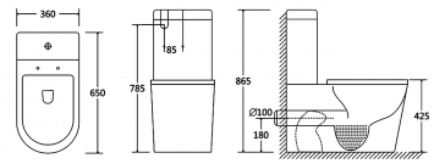

NOVAS

SPIN RIMLESS WALL FACED TOILET

DETAILS

PRODUCT CODE

SPN-WFT

DIMENSIONS

650mm x 360mm x 865mm

COLOUR

All ceramic products can vary + or - 5mm. Universal bottom (left or right) or top inlet entry. Standard S-trap: 60-150mm, P-trap: 180mm. JT43 Connector: 150-220mm available

CERTIFICATIONS

**WaterMark****Quality
Endorsed
Company
ISO 9001**