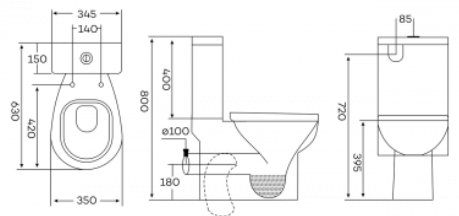

### DETAILS

**PRODUCT CODE**

VNS-CCT-P-K

**DIMENSIONS**

630mm x 345mm x 805mm

**COLOUR**

White

**INCLUSIONS**

3.5L 4 Star

**WARRANTIES**

15/3/1 Years

**DESCRIPTION**

WELS Registration no. L03944

**NOTES**

All ceramic products can vary + or - 5mm. P-trap: 180mm