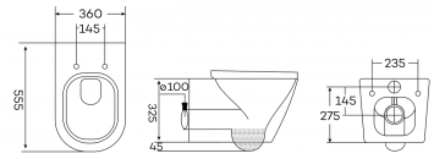

BELLA WALL HUNG PAN

DETAILS

PRODUCT CODE

BLA-WMT-K

DIMENSIONS

550mm x 360mm x 325mm

COLOUR

White

WELS RATING

3.5L 4 Star

WARRANTIES

15/3/1 Years

DESCRIPTION

WELS Registration no. L02585

NOTES

All ceramic products can vary + or - 5mm. P-trap