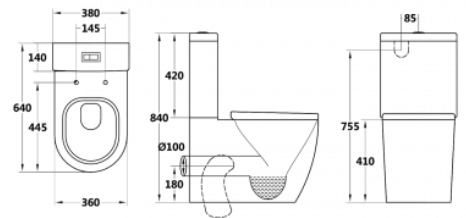

NOVAS

ARONDI WALL FACED TOILET

DETAILS

PRODUCT CODE

ARD-WFT-K

DIMENSIONS

630mm x 360mm x 830mm

COLOUR

Arondi

WELS RATING

4.5/3L 4 Star

WARRANTIES

15/3/1 Years

NOTES

All ceramic products can vary + or - 5mm. Universal bottom (left or right) or top inlet entry. Standard S-trap: 60-140mm, P-trap: 180mm. JT43 Connector: 150-210mm available