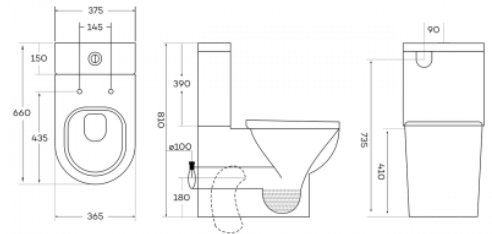

NOVAS

ACQUA WALL FACED TOILET

DETAILS

PRODUCT CODE

ACQ-WFT-K

DIMENSIONS

660mm x 370mm x 800mm

COLOUR

All ceramic products can vary + or - 5mm. Universal bottom (left or right) or top inlet entry. Standard S-trap: 60-180mm, P-trap: 180mm. JT43 Connector: 150-250mm available

CERTIFICATIONS

Quality Endorsed Company
ISO 9001