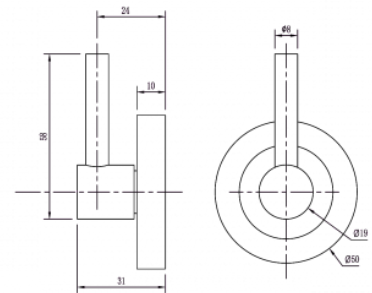

B ROUND ROSE DOOR FURNITURE DISABLED TURNSNIB

DETAILS

PRODUCT CODE

B06DSSS

FIXING

Concealed

HANDING

Non-Handed

MATERIAL

304 Grade Stainless Steel

OVERALL DIAMETER

50mm

OVERALL THICKNESS

10mm

PRODUCT SERIES

B Round Rose Door Furniture

WARRANTIES

25 Years Mechanical

NOTES

Product code identifies SSS finish

FINISHES

Satin Rose Gold (SRG)

Satin Graphite (SGR)

Satin Black (SBL)

Satin Antique Bronze (SABZ)

Satin Antique Brass (SAB)

Satin Stainless Steel (SSS)

Polished Stainless Steel (PSS)

CERTIFICATIONS