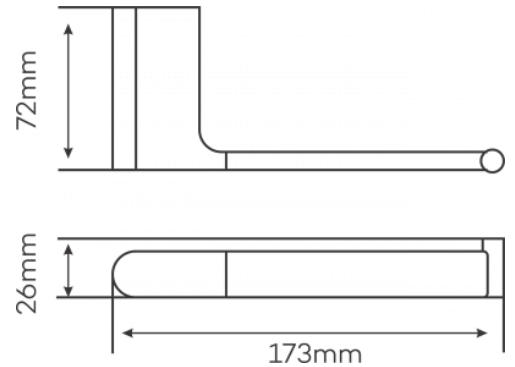

NOTES

Custom sizes available subject to quantities PVD products are subject to MOQ

FINISHES

Satin Antique Bronze (SABZ)

Satin Antique Brass (SAB)

Brushed Nickel (BN)

Gold (G)

Graphite (GR)

Satin Stainless Steel (SSS)

Polished Stainless Steel (PSS)

Gun Metal (GM)

Bronze (BZ)

Rose Gold (RG)

Matte Black (MB)

CERTIFICATIONS