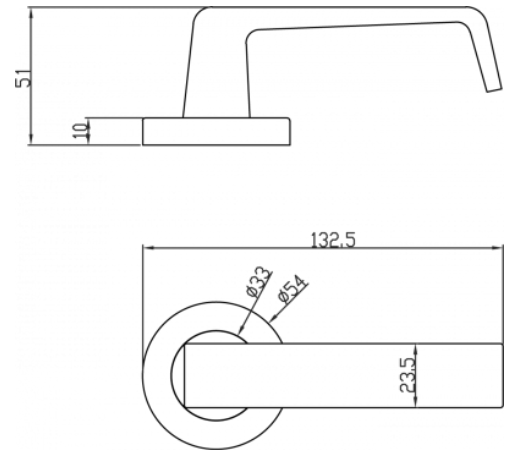

B ROUND ROSE DOOR FURNITURE PASSAGE SET 79 LEVER

DETAILS

PRODUCT CODE

B0179SSS

DOOR THICKNESS

Suits 32-50mm Doors

FIXING

Concealed 38mm-41mm horizontal bolt through fixing

HANDING

Non-Handed

MATERIAL

304 Grade Stainless Steel

OVERALL DIAMETER

54mm

OVERALL THICKNESS

10mm

PRODUCT SERIES

B Round Rose Door Furniture

WARRANTIES

25 Years Mechanical

NOTES

Product code identifies SSS finish

FINISHES

Satin Rose Gold (SRG)