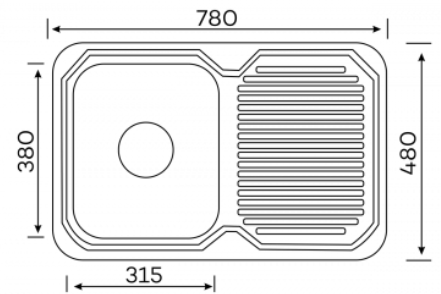

FINISHES

Polished Stainless Steel (PSS)

CERTIFICATIONS