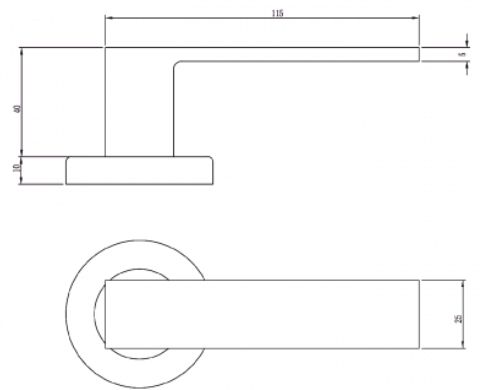

B ROUND ROSE DOOR FURNITURE PASSAGE SET 66 LEVER

DETAILS

PRODUCT CODE

B0166SSS

DOOR THICKNESS

Suits 32-50mm Doors

FIXING

Concealed 38mm-41mm horizontal bolt through fixing

HANDING

Non-Handed

MATERIAL

304 Grade Stainless Steel

OVERALL DIAMETER

54mm

OVERALL THICKNESS

10mm

PRODUCT SERIES

B Round Rose Door Furniture

WARRANTIES

25 Years Mechanical

NOTES

Product code identifies SSS finish

FINISHES

Satin Rose Gold (SRG)

Satin Graphite (SGR)

Satin Black (SBL)

Satin Antique Bronze (SABZ)

Satin Antique Brass (SAB)

Satin Stainless Steel (SSS)

Polished Stainless Steel (PSS)

CERTIFICATIONS