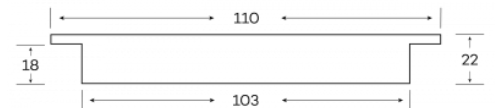

FINISHES

Satin Antique Bronze (SABZ)

Satin Antique Brass (SAB)

Brushed Nickel (BN)

Gold (G)

Graphite (GR)

Chrome Plated (CP)

Gun Metal (GM)

Bronze (BZ)

Rose Gold (RG)

Matte Black (MB)

CERTIFICATIONS