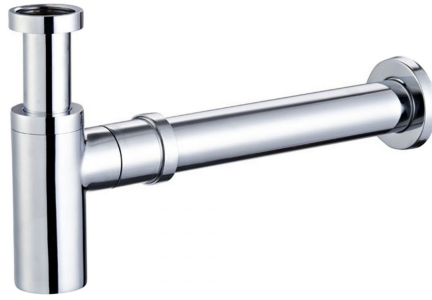

## NOVAS BOTTLE P TRAP 40MM

### DETAILS

**PRODUCT CODE**

BTR-P-40-CP

**MATERIAL**

Brass

**PRODUCT SERIES**

Novas

**WARRANTIES**